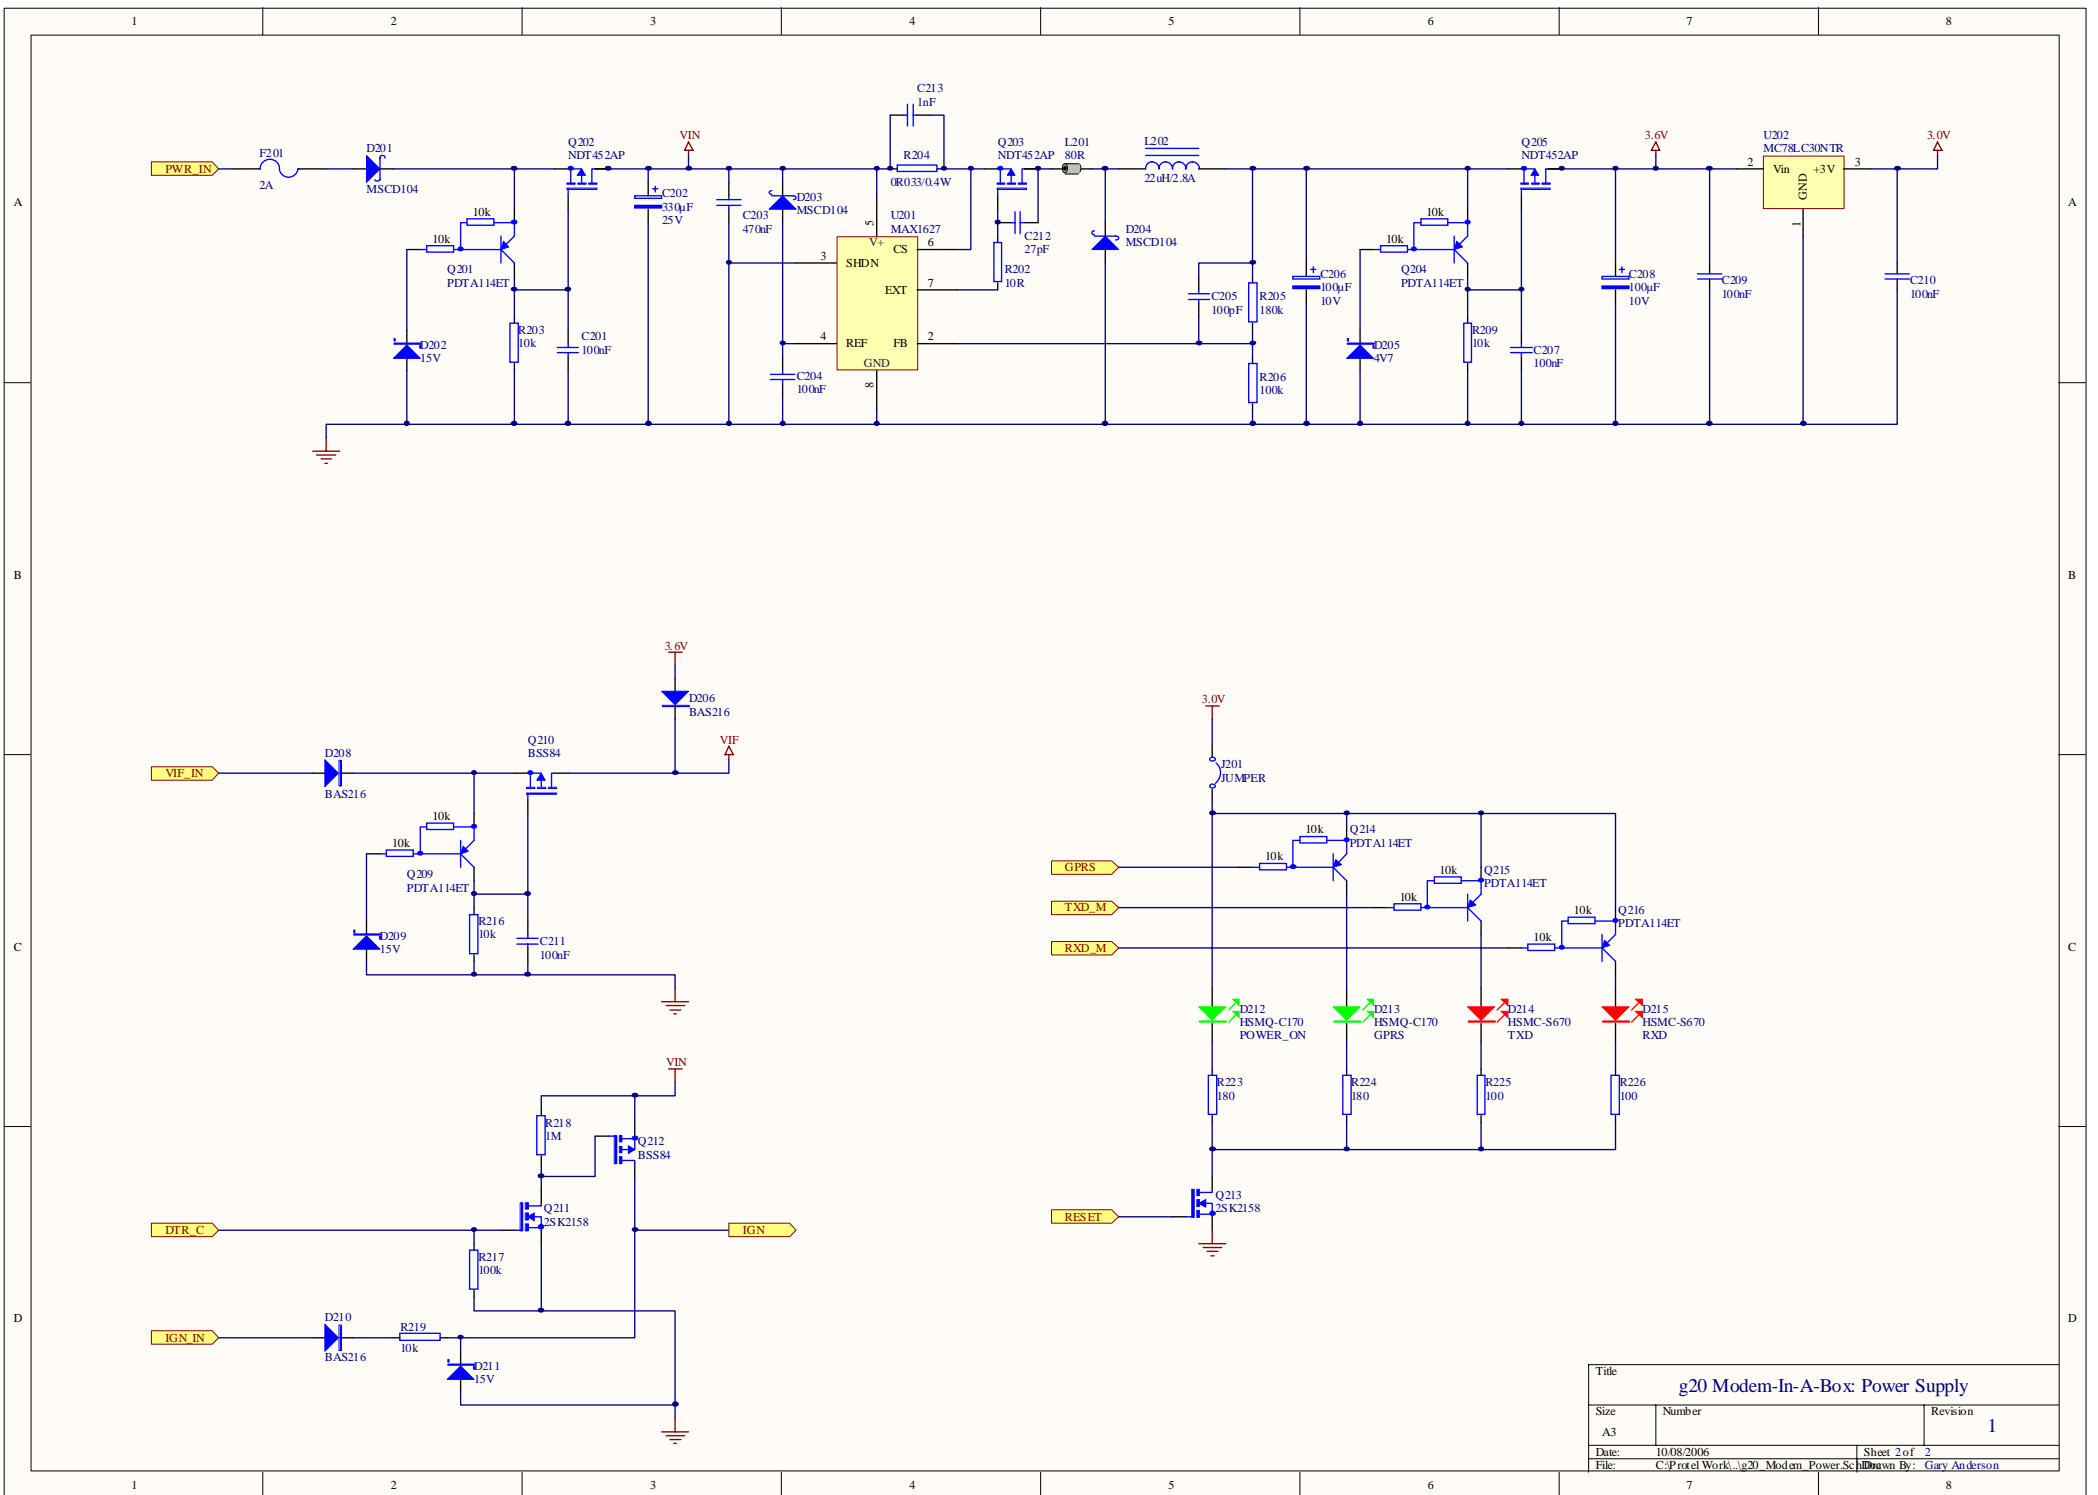

Title		
g20 Modem-In-A-Box: Logic		
Size	Number	Revision
A3		1
Date:	10/08/2006	Sheet 1 of 2
File:	C:\Protel Work\g20 Modem Logic\Sch\Down B\...	

Title		
g20 Modem-In-A-Box: Power Supply		
Size	Number	Revision
A3		1
Date:	10/08/2006	Sheet 2 of 2
File:	C:\Protel\Work\g20 Modem Power Sch	Drawn By: Gary Anderson

1

2

3

4

A

A

B

B

C

C

D

D

Title			<b>g20 Modem-In-A-Box: Cable</b>		
Size	Number		Revision		<b>1</b>
A4					
Date:	10/08/2006	Sheet 1 of	1		
File:	C:\Prote\Work\g20 Modem Cable.Sch		Drawn By: Gary Anderson		

1

2

3