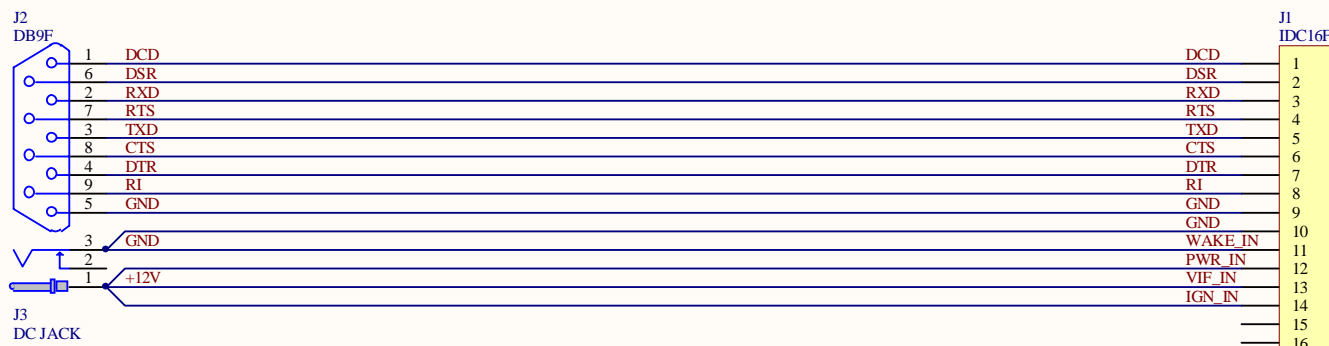

Title		
g20 Modem-In-A-Box: Logic		
Size	Number	Revision
A3		1
Date:	10/08/2006	Sheet 1 of 2
File:	C:\Protel Work\g20 Modem Logic\Sch\Down B\...	

Title		
g20 Modem-In-A-Box: Power Supply		
Size	Number	Revision
A3		1
Date:	10/08/2006	Sheet 2 of 2
File:	C:\Protel\Work\g20 Modem Power Sch	Drawn By: Gary Anderson

1

2

3

4

A

A

B

B

C

C

D

D

Title			<b>g20 Modem-In-A-Box: Cable</b>		
Size	Number		Revision		<b>1</b>
A4					
Date:	10/08/2006	Sheet 1 of	1		
File:	C:\Prote\Work\g20 Modem Cable.Sch		Drawn By: Gary Anderson		

1

2

3